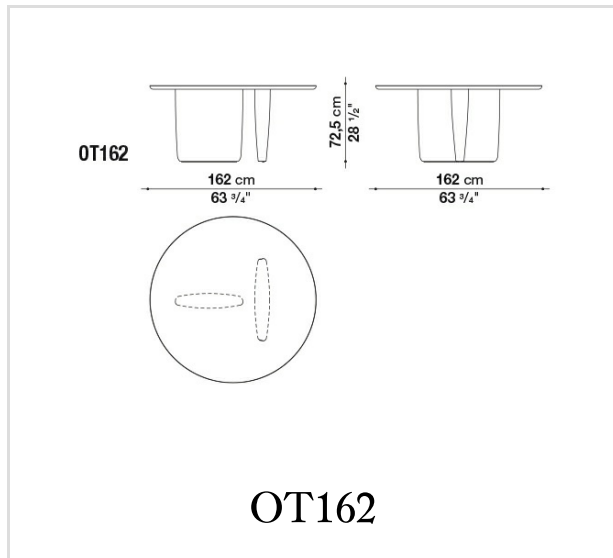

Technical information

Platte und Beine

Zement (Ultra High Performance Concrete)

Verriegelungsplatte

Blech verzinkt

Füße

Edelstahl

Gleiter

Material thermoplastisch

Technical drawings

B&B Italia reserves the right to make technological and aesthetic improvements to its models, including changes to the sizes and materials, without notice. The technical drawings do not define the details of the product. The measurements shown are indicative and may undergo changes. In particular, the dimensions relevant to the padded parts are subject to usage tolerances over time caused by the normal adjustment of the padding. For the specific information, please contact the dealer closest to you.